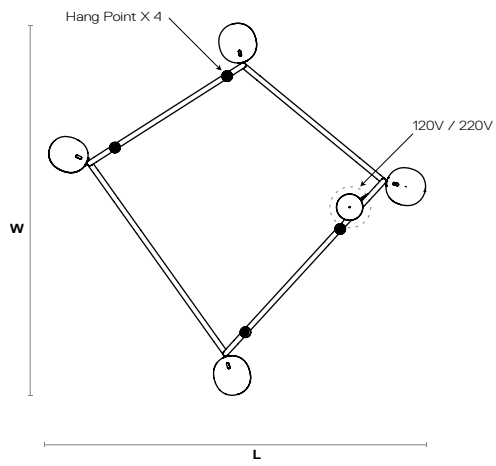

ELEVATION

Oval Installation

W 82.9" / 211 cm
L 54.9" / 139 cm
H 37.8" / 96 cm
4 Hang Cables required
Maximum 72" / 183 cm

Circular Installation

W 60.6" / 154 cm
L 72.4" / 184 cm
H 37.8" / 96 cm
4 Hang Cables required
Maximum 72" / 183 cm