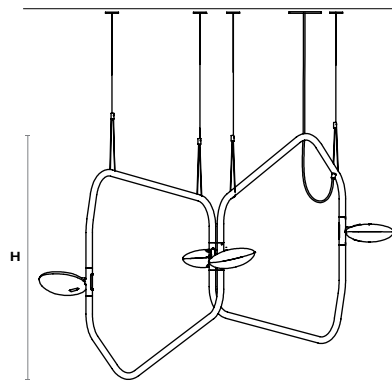

ELEVATION

Oval Installation

W 82.9" / 211 cm
L 54.9" / 139 cm
H 37.8" / 96 cm
4 Hang Cables required
Maximum 72" / 183 cm

Circular Installation

W 60.6" / 154 cm
L 72.4" / 184 cm
H 37.8" / 96 cm
4 Hang Cables required
Maximum 72" / 183 cm