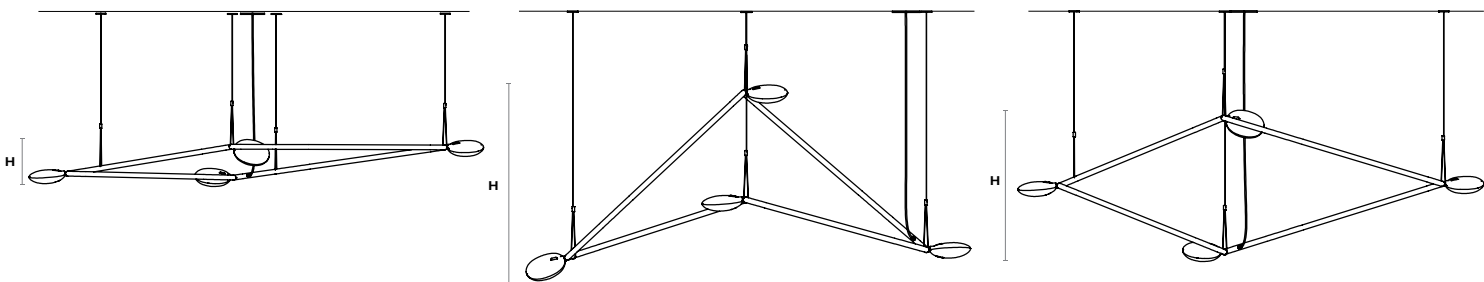

Cord Length
72 in / 1829 mm
*custom length available

Suspension
(4) 1.2 mm braided steel cable
8 in / 127 mm canopy

Packaging
(1) 35 lb / 15.8 kg
48 x 8 x 56 in H
(1) 10 lb / 4.5 kg (Box B)
12 x 12 x 8 in H

PLAN

ELEVATION

Flat Installation 1

W 37.9" / 96 cm
L 94.4" / 240 cm
H 9.8" / 25 cm
 3 Hang Cables required
 Maximum 72" / 183 cm

Flat Installation 2

W 38.1" / 97 cm
L 81.7" / 207 cm
H 36.1" / 91 cm
 3 Hang Cables required
 Maximum 72" / 183 cm

Flat Installation 3

W 37.9" / 96 cm
L 94.4" / 240 cm
H 29.1" / 74 cm
 3 Hang Cables required
 Maximum 72" / 183 cm

PLAN

ELEVATION

Dynamic Installation 1
W 50.5" / 129 cm
L 55.4" / 141 cm
H 37.7" / 96 cm
 3 Hang Cables required
 Maximum 72" / 183 cm