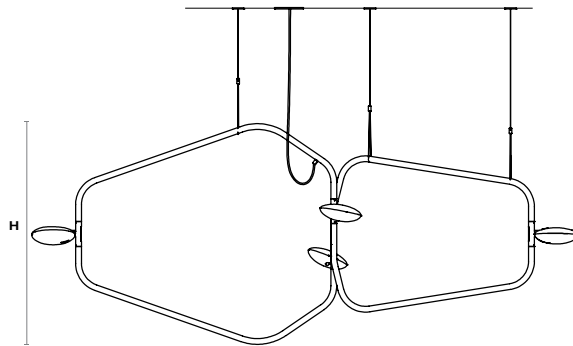

Cord Length
72 in / 1829 mm
*custom length available

Suspension
(4) 1.2 mm braided steel cable
8 in / 127 mm canopy

Packaging
(1) 35 lb / 15.8 kg
48 x 8 x 56 in H
(1) 10 lb / 4.5 kg (Box B)
12 x 12 x 8 in H

PLAN

ELEVATION

Flat Installation 1

W 37.9" / 96 cm
L 94.4" / 240 cm
H 9.8" / 25 cm
 3 Hang Cables required
 Maximum 72" / 183 cm

Flat Installation 2

W 38.1" / 97 cm
L 81.7" / 207 cm
H 36.1" / 91 cm
 3 Hang Cables required
 Maximum 72" / 183 cm

Flat Installation 3

W 37.9" / 96 cm
L 94.4" / 240 cm
H 29.1" / 74 cm
 3 Hang Cables required
 Maximum 72" / 183 cm

PLAN

ELEVATION

Dynamic Installation 1
W 50.5" / 129 cm
L 55.4" / 141 cm
H 37.7" / 96 cm
 3 Hang Cables required
 Maximum 72" / 183 cm

Dynamic Installation 2
W 26.2" / 67 cm
L 94.2" / 239 cm
H 37.7" / 96 cm
 3 Hang Cables required
 Maximum 72" / 183 cm

Dynamic Installation 3
W 63.2" / 161 cm
L 59" / 150 cm
H 37.8" / 96 cm
 3 Hang Cables required
 Maximum 72" / 183 cm