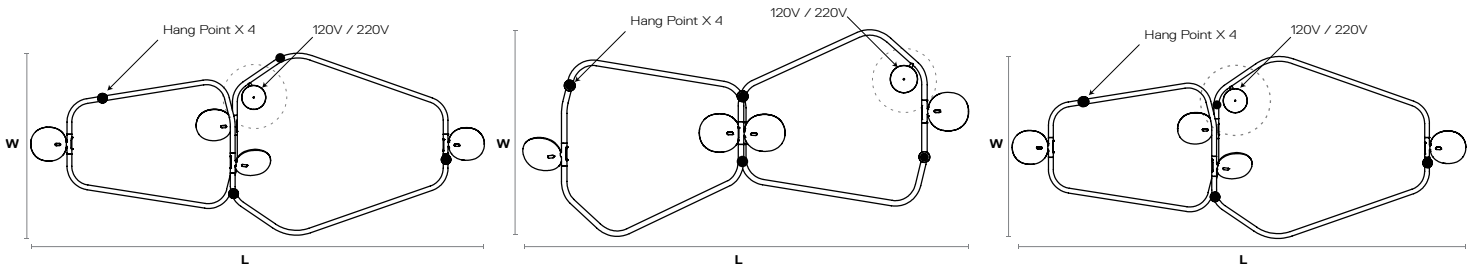

Country of Manufacture
USA

Materials

Steel tubing and cast glass

Specification
36W power consumption
1688 lumens delivered

Lamping
(4) 9W LED
710 lumen source
min 90 CRI

LED Lifespan
50k hours

Certification

Cord Length
72 in / 1829 mm
*custom length available

Suspension
(4) 1.2 mm braided steel cable
8 in / 127 mm canopy

Packaging
(1) 35 lb / 15.8 kg
48 x 8 x 56 in H
(1) 10 lb / 4.5 kg (Box B)
12 x 12 x 8 in H

PLAN

ELEVATION

Flat Installation 1

W 37.9" / 96 cm
L 94.4" / 240 cm
H 9.8" / 25 cm
 3 Hang Cables required
 Maximum 72" / 183 cm

Flat Installation 2

W 38.1" / 97 cm
L 81.7" / 207 cm
H 36.1" / 91 cm
 3 Hang Cables required
 Maximum 72" / 183 cm