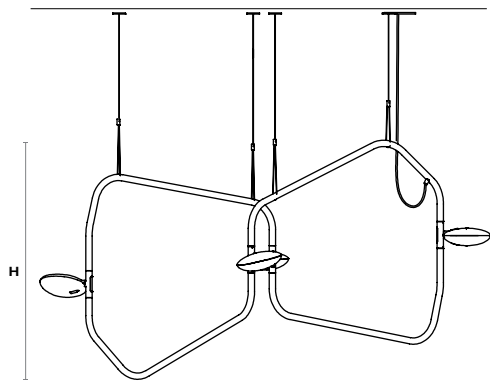

PLAN

ELEVATION

Flat Installation 1

W 37.9" / 96 cm
L 94.4" / 240 cm
H 9.8" / 25 cm
 3 Hang Cables required
 Maximum 72" / 183 cm

Flat Installation 2

W 38.1" / 97 cm
L 81.7" / 207 cm
H 36.1" / 91 cm
 3 Hang Cables required
 Maximum 72" / 183 cm

Flat Installation 3

W 37.9" / 96 cm
L 94.4" / 240 cm
H 29.1" / 74 cm
 3 Hang Cables required
 Maximum 72" / 183 cm

PLAN

ELEVATION

Dynamic Installation 1
W 50.5" / 129 cm
L 55.4" / 141 cm
H 37.7" / 96 cm
 3 Hang Cables required
 Maximum 72" / 183 cm

Dynamic Installation 2
W 26.2" / 67 cm
L 94.2" / 239 cm
H 37.7" / 96 cm
 3 Hang Cables required
 Maximum 72" / 183 cm

Dynamic Installation 3
W 63.2" / 161 cm
L 59" / 150 cm
H 37.8" / 96 cm
 3 Hang Cables required
 Maximum 72" / 183 cm

PLAN

ELEVATION

Oval Installation

W 82.9" / 211 cm
L 54.9" / 139 cm
H 37.8" / 96 cm
 4 Hang Cables required
 Maximum 72" / 183 cm

Circular Installation

W 60.6" / 154 cm
L 72.4" / 184 cm
H 37.8" / 96 cm
 4 Hang Cables required
 Maximum 72" / 183 cm