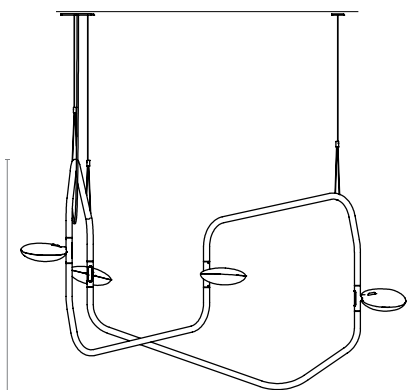

Cord Length
72 in / 1829 mm
*custom length available

Suspension
(4) 1.2 mm braided steel cable
8 in / 127 mm canopy

Packaging
(1) 35 lb / 15.8 kg
48 x 8 x 56 in H
(1) 10 lb / 4.5 kg (Box B)
12 x 12 x 8 in H

PLAN

ELEVATION

Flat Installation 1

W 37.9" / 96 cm
L 94.4" / 240 cm
H 9.8" / 25 cm
 3 Hang Cables required
 Maximum 72" / 183 cm

Flat Installation 2

W 38.1" / 97 cm
L 81.7" / 207 cm
H 36.1" / 91 cm
 3 Hang Cables required
 Maximum 72" / 183 cm

Flat Installation 3

W 37.9" / 96 cm
L 94.4" / 240 cm
H 29.1" / 74 cm
 3 Hang Cables required
 Maximum 72" / 183 cm

PLAN

ELEVATION

Dynamic Installation 1
W 50.5" / 129 cm
L 55.4" / 141 cm
H 37.7" / 96 cm
 3 Hang Cables required
 Maximum 72" / 183 cm

Dynamic Installation 2
W 26.2" / 67 cm
L 94.2" / 239 cm
H 37.7" / 96 cm
 3 Hang Cables required
 Maximum 72" / 183 cm

Dynamic Installation 3
W 63.2" / 161 cm
L 59" / 150 cm
H 37.8" / 96 cm
 3 Hang Cables required
 Maximum 72" / 183 cm