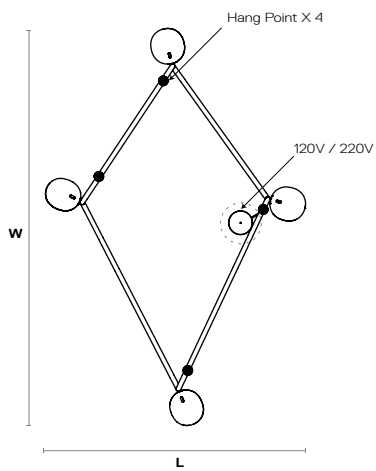

PLAN

ELEVATION

Oval Installation

W 82.9" / 211 cm
L 54.9" / 139 cm
H 37.8" / 96 cm
4 Hang Cables required
Maximum 72" / 183 cm

Circular Installation

W 60.6" / 154 cm
L 72.4" / 184 cm
H 37.8" / 96 cm
4 Hang Cables required
Maximum 72" / 183 cm