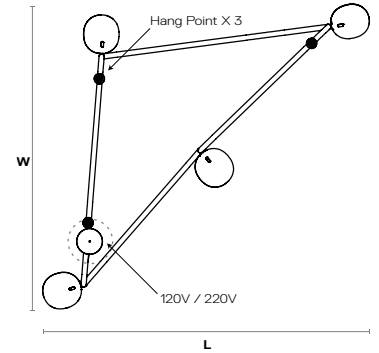

PLAN

ELEVATION

Dynamic Installation 1
W 50.5" / 129 cm
L 55.4" / 141 cm
H 37.7" / 96 cm
3 Hang Cables required
Maximum 72" / 183 cm

Dynamic Installation 2
W 26.2" / 67 cm
L 94.2" / 239 cm
H 37.7" / 96 cm
3 Hang Cables required
Maximum 72" / 183 cm

Dynamic Installation 3
W 63.2" / 161 cm
L 59" / 150 cm
H 37.8" / 96 cm
3 Hang Cables required
Maximum 72" / 183 cm