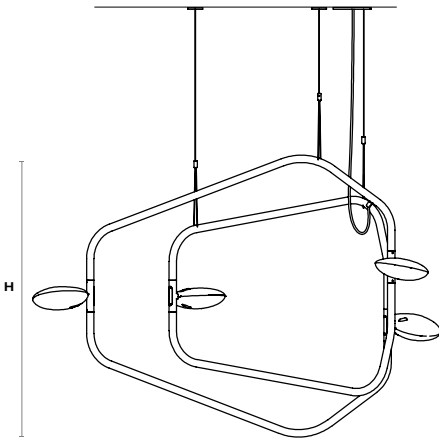

Cord Length
72 in / 1829 mm
*custom length available

Suspension
(4) 1.2 mm braided steel cable
8 in / 127 mm canopy

Packaging
(1) 35 lb / 15.8 kg
48 x 8 x 56 in H
(1) 10 lb / 4.5 kg (Box B)
12 x 12 x 8 in H

PLAN

ELEVATION

Flat Installation 1

W 37.9" / 96 cm
L 94.4" / 240 cm
H 9.8" / 25 cm
 3 Hang Cables required
 Maximum 72" / 183 cm

Flat Installation 2

W 38.1" / 97 cm
L 81.7" / 207 cm
H 36.1" / 91 cm
 3 Hang Cables required
 Maximum 72" / 183 cm

Flat Installation 3

W 37.9" / 96 cm
L 94.4" / 240 cm
H 29.1" / 74 cm
 3 Hang Cables required
 Maximum 72" / 183 cm

PLAN

ELEVATION

Dynamic Installation 1
W 50.5" / 129 cm
L 55.4" / 141 cm
H 37.7" / 96 cm
 3 Hang Cables required
 Maximum 72" / 183 cm

Dynamic Installation 2
W 26.2" / 67 cm
L 94.2" / 239 cm
H 37.7" / 96 cm
 3 Hang Cables required
 Maximum 72" / 183 cm

Dynamic Installation 3
W 63.2" / 161 cm
L 59" / 150 cm
H 37.8" / 96 cm
 3 Hang Cables required
 Maximum 72" / 183 cm