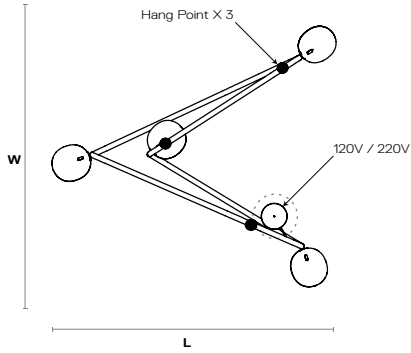

PLAN

ELEVATION

Dynamic Installation 1
W 50.5" / 129 cm
L 55.4" / 141 cm
H 37.7" / 96 cm
3 Hang Cables required
Maximum 72" / 183 cm

Dynamic Installation 2
W 26.2" / 67 cm
L 94.2" / 239 cm
H 37.7" / 96 cm
3 Hang Cables required
Maximum 72" / 183 cm

Dynamic Installation 3
W 63.2" / 161 cm
L 59" / 150 cm
H 37.8" / 96 cm
3 Hang Cables required
Maximum 72" / 183 cm