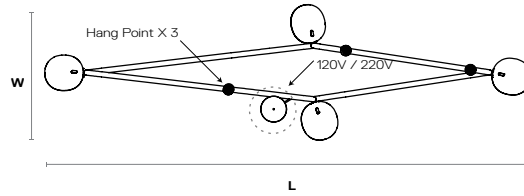

PLAN

ELEVATION

Flat Installation 1

W 37.9" / 96 cm
L 94.4" / 240 cm
H 9.8" / 25 cm
 3 Hang Cables required
 Maximum 72" / 183 cm

Flat Installation 2

W 38.1" / 97 cm
L 81.7" / 207 cm
H 36.1" / 91 cm
 3 Hang Cables required
 Maximum 72" / 183 cm

Flat Installation 3

W 37.9" / 96 cm
L 94.4" / 240 cm
H 29.1" / 74 cm
 3 Hang Cables required
 Maximum 72" / 183 cm

PLAN

ELEVATION

Dynamic Installation 1
W 50.5" / 129 cm
L 55.4" / 141 cm
H 37.7" / 96 cm
 3 Hang Cables required
 Maximum 72" / 183 cm